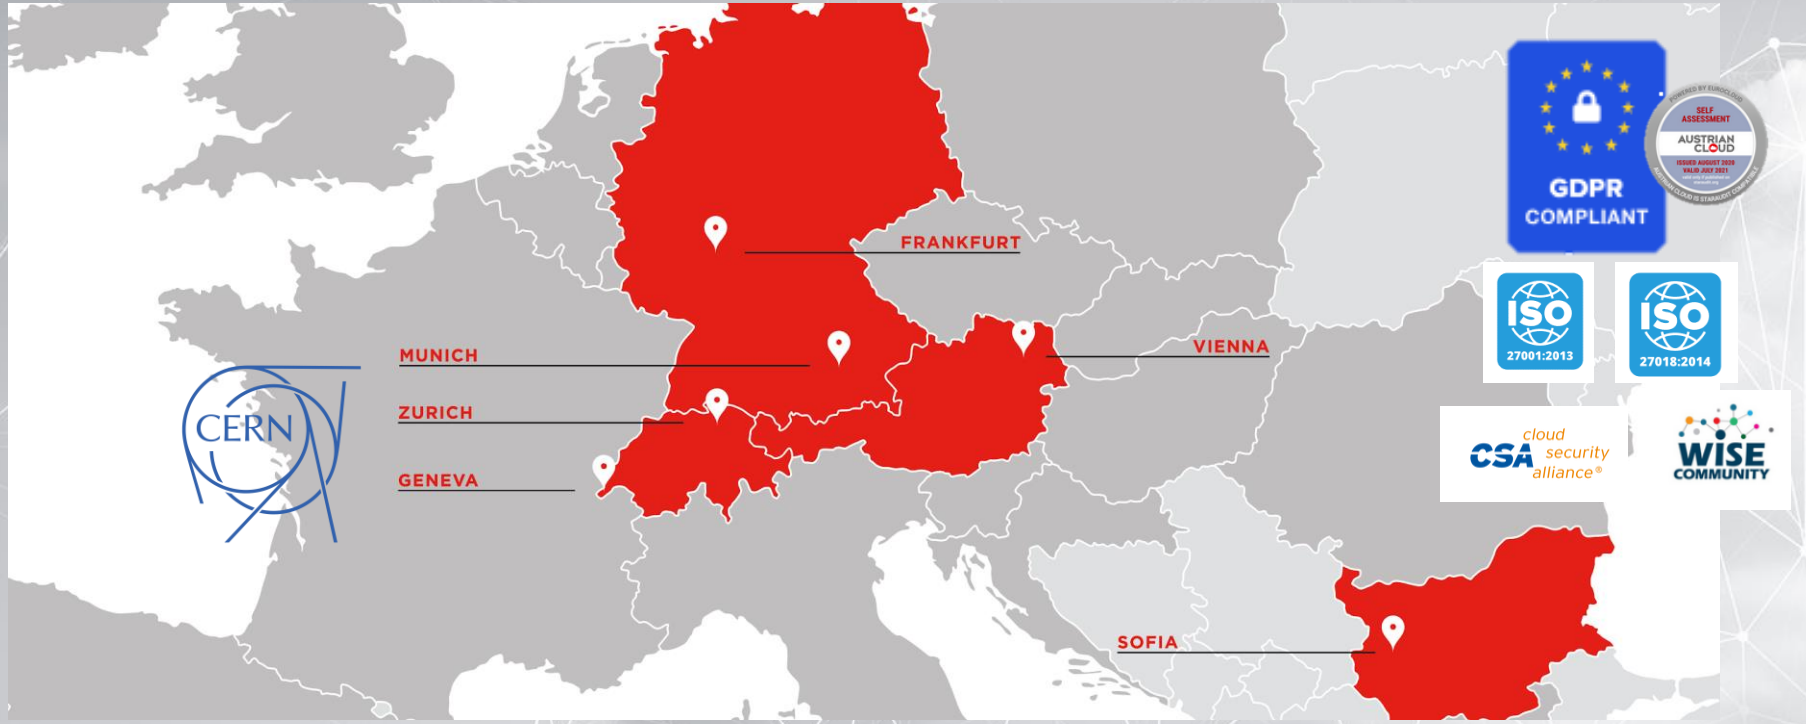

The logo consists of a large, 3D red letter 'A' followed by a smaller, black number '1'.

**A1**

# A1 Exoscale

A solid European cloud hosting alternative

The logo features a red triangle icon to the left of the word 'EXOSCALE' in white, uppercase letters.

**EXOSCALE**

Part of Telekom Austria Group – 6 availability zones – guaranteed data location – no vendor lock-in